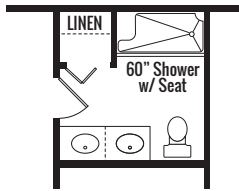

THE JASMINE

2564 sq. ft.

FIRST FLOOR

Artist's renderings may vary in precise detail as compared to actual construction. All dimensions are approximate. Providence Real Estate Development, LLC, in an effort to improve its product, reserves the right to make changes without notice. Actual home may be built as shown or reversed as dictated by engineered site plan.

THE JASMINE

2564 sq. ft.

LUXURY MASTER BATH

STANDARD SECOND FLOOR

SPA MASTER BATH

ALTERNATE SECOND FLOOR

Artist's renderings may vary in precise detail as compared to actual construction. All dimensions are approximate. Providence Real Estate Development, LLC, in an effort to improve its product, reserves the right to make changes without notice. Actual home may be built as shown or reversed as dictated by engineered site plan.