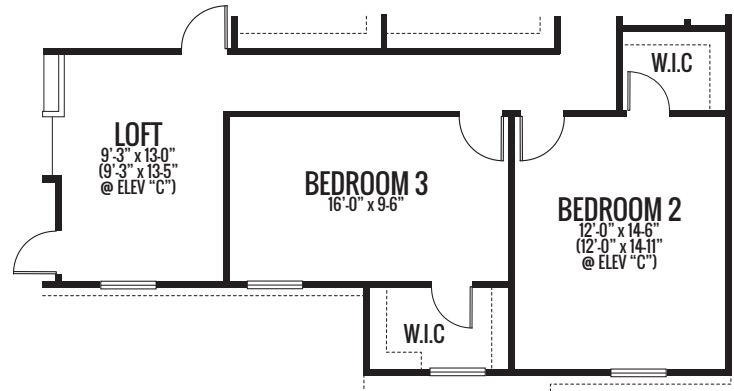

THE JASMINE

2564 sq. ft.

FIRST FLOOR

Artist's renderings may vary in precise detail as compared to actual construction. All dimensions are approximate. Providence Real Estate Development, LLC, in an effort to improve its product, reserves the right to make changes without notice. Actual home may be built as shown or reversed as dictated by engineered site plan.

THE JASMINE

2564 sq. ft.

LUXURY MASTER BATH

STANDARD SECOND FLOOR

SPA MASTER BATH

ALTERNATE SECOND FLOOR

Artist's renderings may vary in precise detail as compared to actual construction. All dimensions are approximate. Providence Real Estate Development, LLC, in an effort to improve its product, reserves the right to make changes without notice. Actual home may be built as shown or reversed as dictated by engineered site plan.