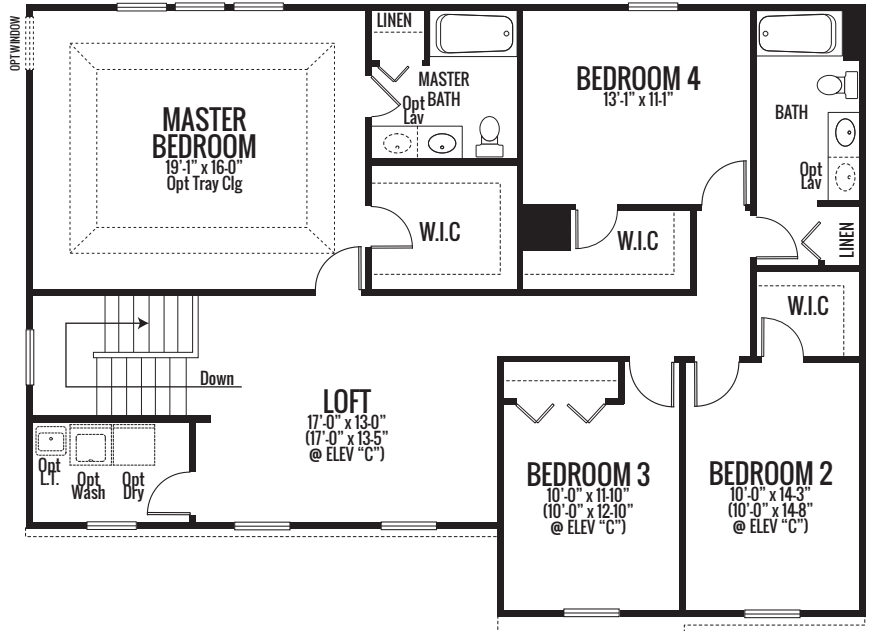

THE JASMINE

2564 sq. ft.

FIRST FLOOR

Artist's renderings may vary in precise detail as compared to actual construction. All dimensions are approximate. Providence Real Estate Development, LLC, in an effort to improve its product, reserves the right to make changes without notice. Actual home may be built as shown or reversed as dictated by engineered site plan.

THE JASMINE

2564 sq. ft.

LUXURY MASTER BATH

STANDARD SECOND FLOOR

SPA MASTER BATH

ALTERNATE SECOND FLOOR

Artist's renderings may vary in precise detail as compared to actual construction. All dimensions are approximate. Providence Real Estate Development, LLC, in an effort to improve its product, reserves the right to make changes without notice. Actual home may be built as shown or reversed as dictated by engineered site plan.