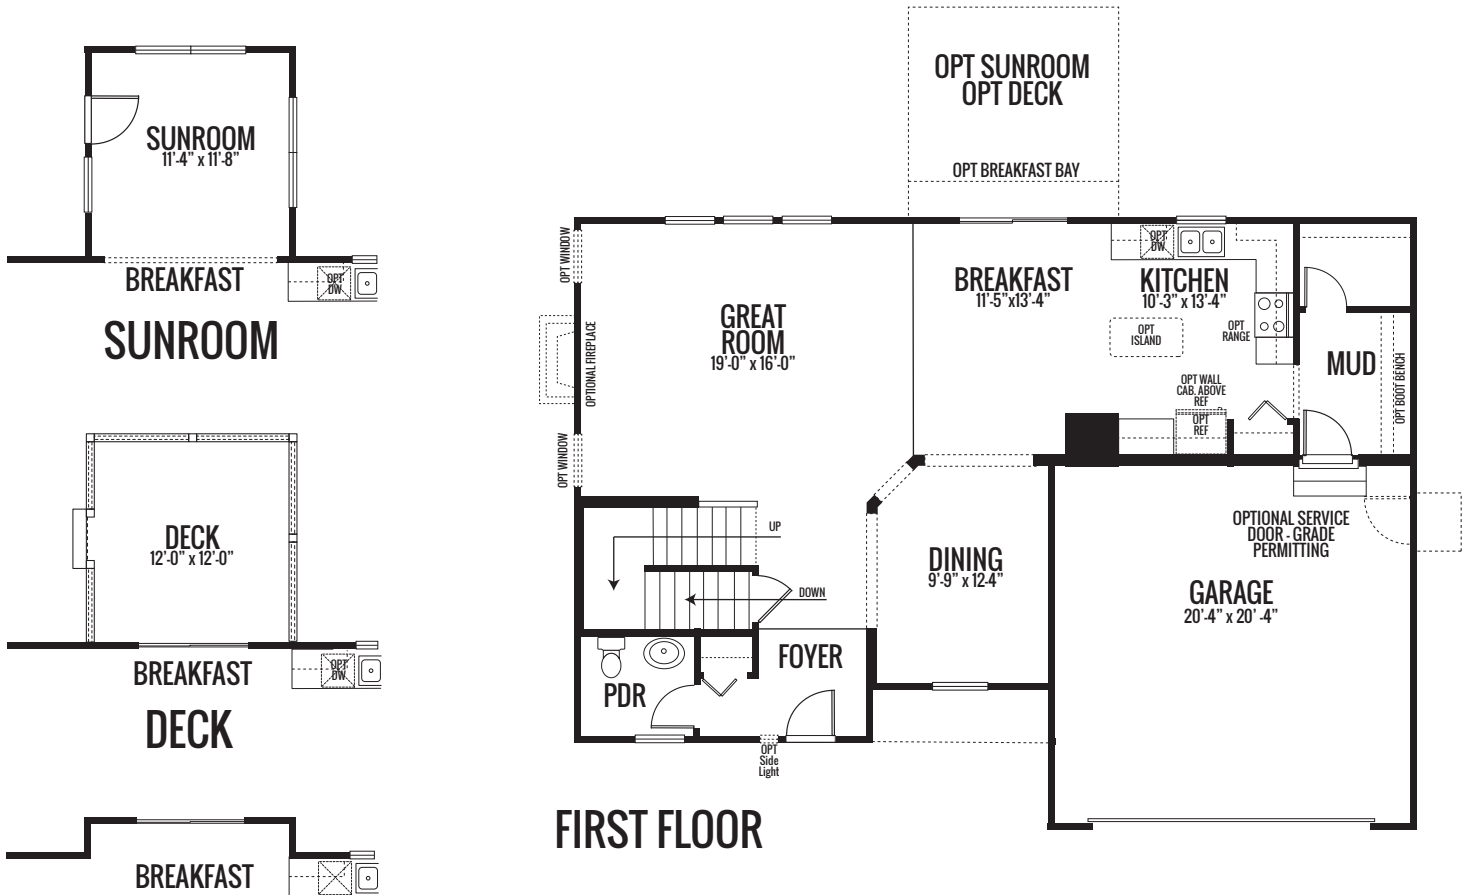

THE JASMINE

2564 sq. ft.

FIRST FLOOR

Artist's renderings may vary in precise detail as compared to actual construction. All dimensions are approximate. Providence Real Estate Development, LLC, in an effort to improve its product, reserves the right to make changes without notice. Actual home may be built as shown or reversed as dictated by engineered site plan.

THE JASMINE

2564 sq. ft.

LUXURY MASTER BATH

STANDARD SECOND FLOOR

SPA MASTER BATH

ALTERNATE SECOND FLOOR

Artist's renderings may vary in precise detail as compared to actual construction. All dimensions are approximate. Providence Real Estate Development, LLC, in an effort to improve its product, reserves the right to make changes without notice. Actual home may be built as shown or reversed as dictated by engineered site plan.