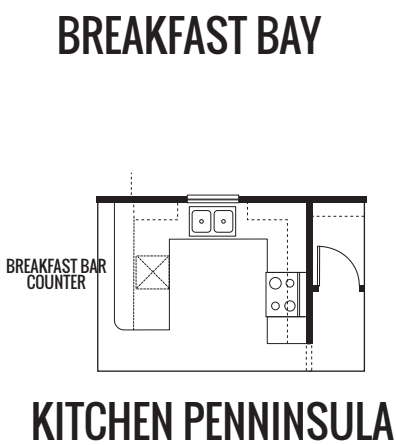

THE JASMINE

2564 sq. ft.

FIRST FLOOR

Artist's renderings may vary in precise detail as compared to actual construction. All dimensions are approximate. Providence Real Estate Development, LLC, in an effort to improve its product, reserves the right to make changes without notice. Actual home may be built as shown or reversed as dictated by engineered site plan.

THE JASMINE

2564 sq. ft.

LUXURY MASTER BATH

STANDARD SECOND FLOOR

SPA MASTER BATH

ALTERNATE SECOND FLOOR

Artist's renderings may vary in precise detail as compared to actual construction. All dimensions are approximate. Providence Real Estate Development, LLC, in an effort to improve its product, reserves the right to make changes without notice. Actual home may be built as shown or reversed as dictated by engineered site plan.