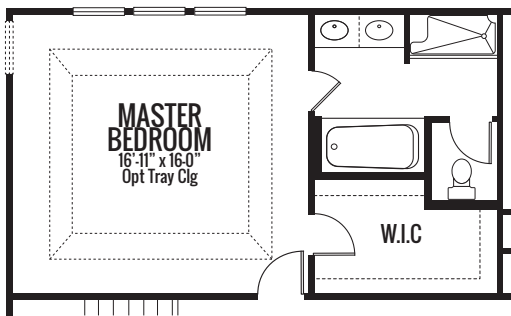

THE JASMINE

2564 sq. ft.

FIRST FLOOR

Artist's renderings may vary in precise detail as compared to actual construction. All dimensions are approximate. Providence Real Estate Development, LLC, in an effort to improve its product, reserves the right to make changes without notice. Actual home may be built as shown or reversed as dictated by engineered site plan.

THE JASMINE

2564 sq. ft.

LUXURY MASTER BATH

STANDARD SECOND FLOOR

SPA MASTER BATH

ALTERNATE SECOND FLOOR

Artist's renderings may vary in precise detail as compared to actual construction. All dimensions are approximate. Providence Real Estate Development, LLC, in an effort to improve its product, reserves the right to make changes without notice. Actual home may be built as shown or reversed as dictated by engineered site plan.