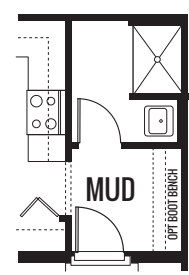

THE JASMINE

2564 sq. ft.

FIRST FLOOR

Artist's renderings may vary in precise detail as compared to actual construction. All dimensions are approximate. Providence Real Estate Development, LLC, in an effort to improve its product, reserves the right to make changes without notice. Actual home may be built as shown or reversed as dictated by engineered site plan.

THE JASMINE

2564 sq. ft.

LUXURY MASTER BATH

STANDARD SECOND FLOOR

SPA MASTER BATH

ALTERNATE SECOND FLOOR

Artist's renderings may vary in precise detail as compared to actual construction. All dimensions are approximate. Providence Real Estate Development, LLC, in an effort to improve its product, reserves the right to make changes without notice. Actual home may be built as shown or reversed as dictated by engineered site plan.