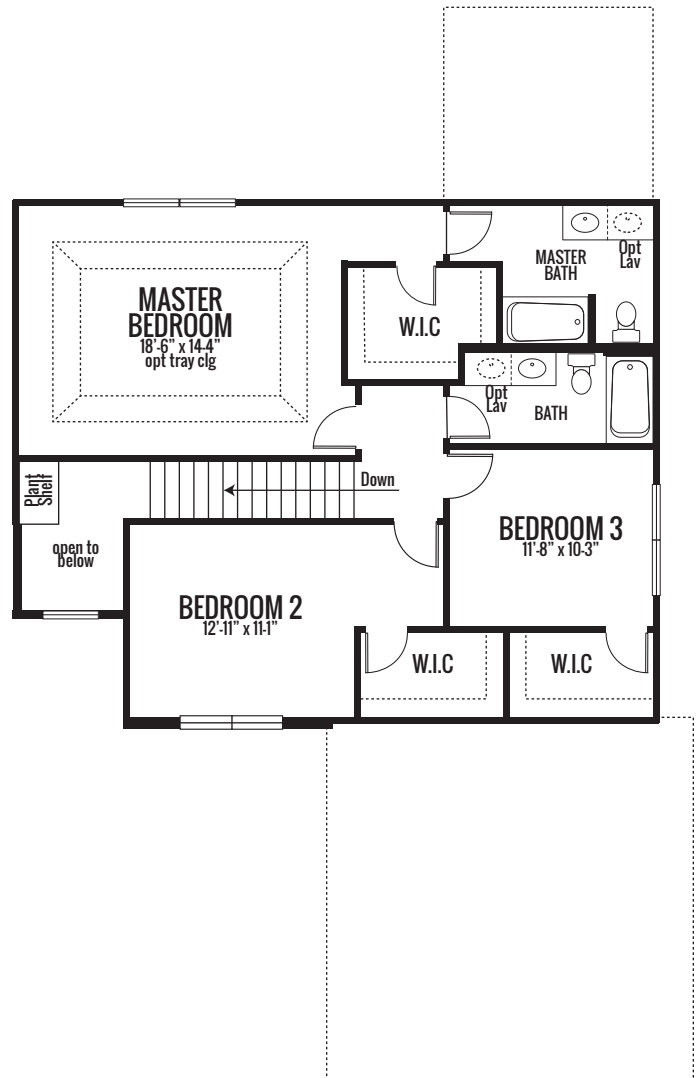

# THE LANCASTER

2009 sq. ft.

FIRST FLOOR

Artist's renderings may vary in precise detail as compared to actual construction. All dimensions are approximate. Providence Real Estate Development, LLC, in an effort to improve its product, reserves the right to make changes without notice. Actual home may be built as shown or reversed as dictated by engineered site plan.

# THE LANCASTER

2009 sq. ft.

**OPT SECOND FLOOR**

**STANDARD SECOND FLOOR**

Artist's renderings may vary in precise detail as compared to actual construction. All dimensions are approximate. Providence Real Estate Development, LLC, in an effort to improve its product, reserves the right to make changes without notice. Actual home may be built as shown or reversed as dictated by engineered site plan.