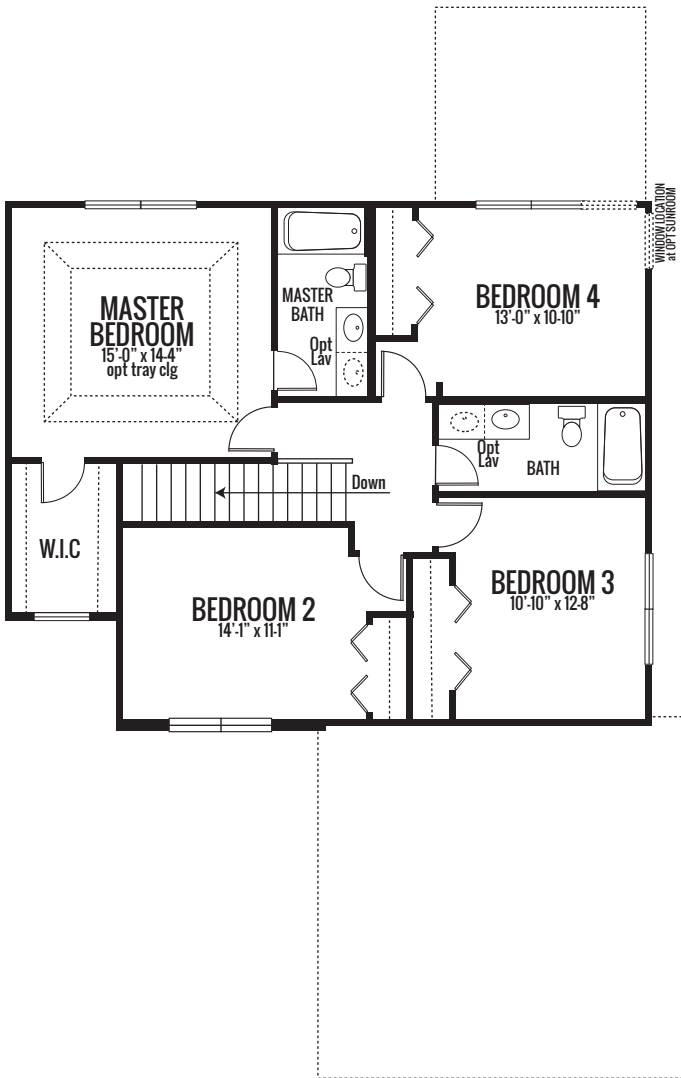

# THE LANCASTER

2009 sq. ft.

FIRST FLOOR

Artist's renderings may vary in precise detail as compared to actual construction. All dimensions are approximate. Providence Real Estate Development, LLC, in an effort to improve its product, reserves the right to make changes without notice. Actual home may be built as shown or reversed as dictated by engineered site plan.

# THE LANCASTER

2009 sq. ft.

**OPT SECOND FLOOR**

**STANDARD SECOND FLOOR**

Artist's renderings may vary in precise detail as compared to actual construction. All dimensions are approximate. Providence Real Estate Development, LLC, in an effort to improve its product, reserves the right to make changes without notice. Actual home may be built as shown or reversed as dictated by engineered site plan.