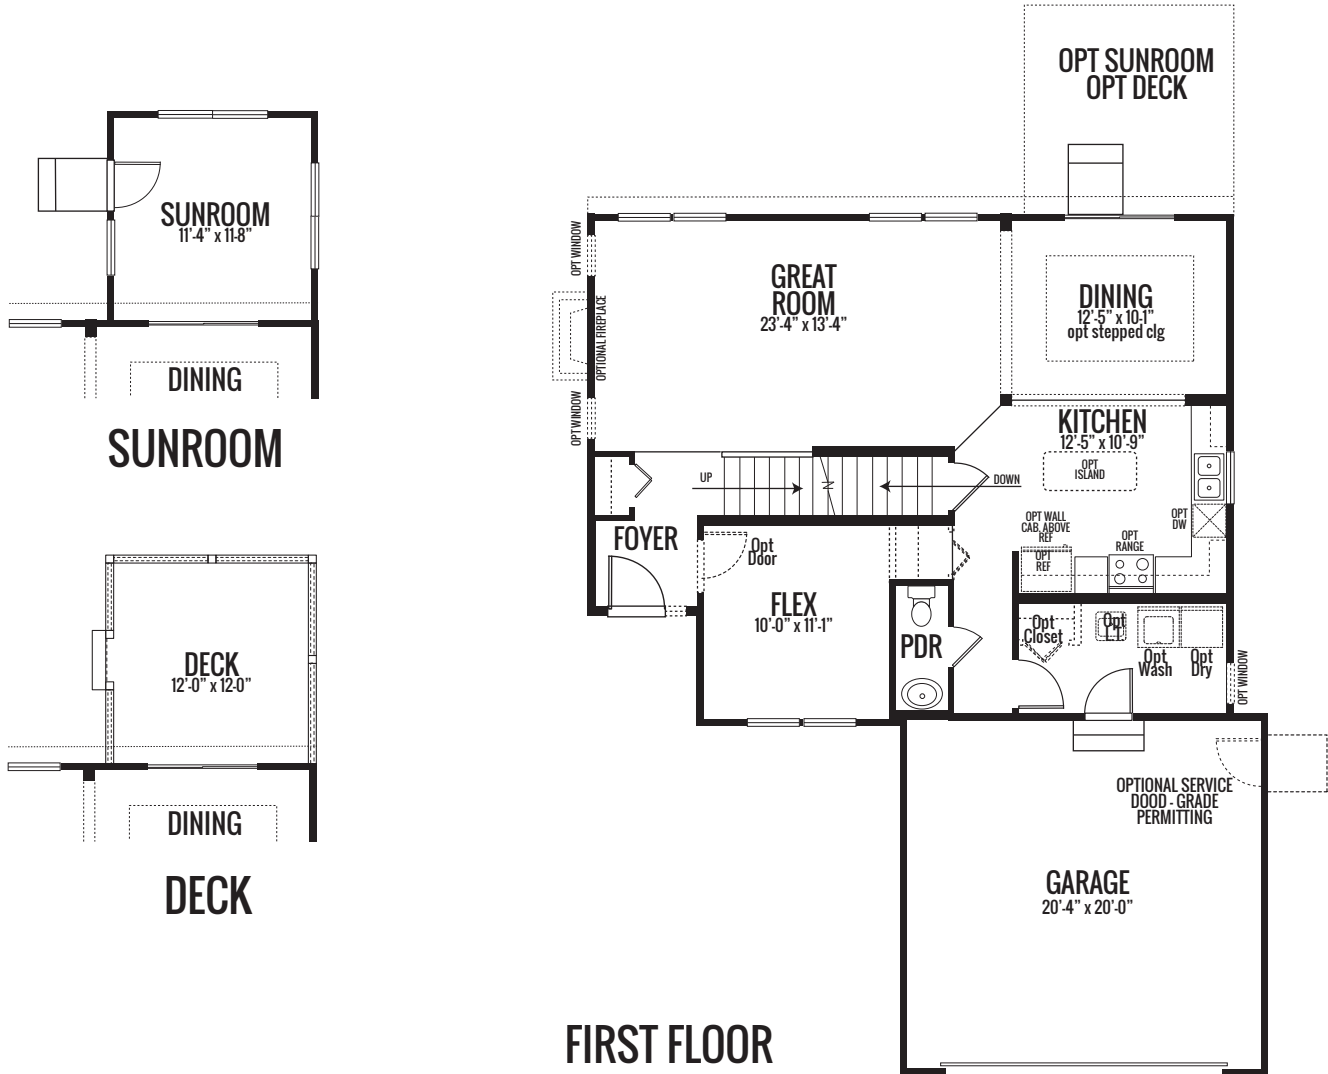

# THE LANCASTER

2009 sq. ft.

FIRST FLOOR

Artist's renderings may vary in precise detail as compared to actual construction. All dimensions are approximate. Providence Real Estate Development, LLC, in an effort to improve its product, reserves the right to make changes without notice. Actual home may be built as shown or reversed as dictated by engineered site plan.

# THE LANCASTER

2009 sq. ft.

**OPT SECOND FLOOR**

**STANDARD SECOND FLOOR**

Artist's renderings may vary in precise detail as compared to actual construction. All dimensions are approximate. Providence Real Estate Development, LLC, in an effort to improve its product, reserves the right to make changes without notice. Actual home may be built as shown or reversed as dictated by engineered site plan.