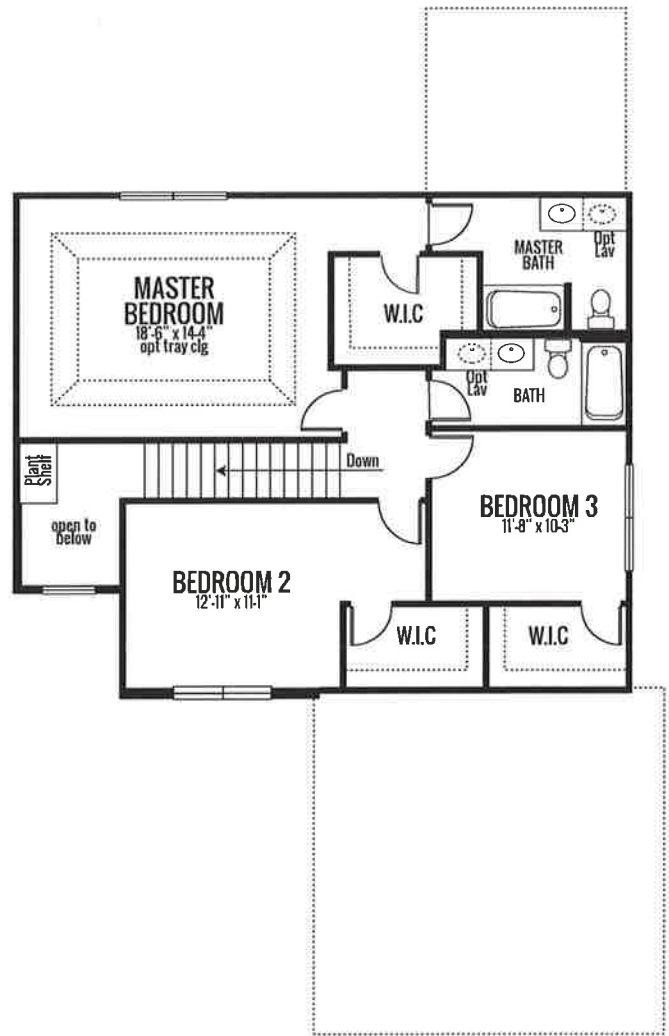

THE LANCASTER

2009 sq. ft.

Artist's renderings may vary in precise detail as compared to actual construction. All dimensions are approximate. Providence Real Estate Development, LLC, in an effort to improve its product, reserves the right to make changes without notice. Actual home may be built as shown or reversed as dictated by engineered site plan.

THE LANCASTER

2009 sq. ft.

OPT SECOND FLOOR

STANDARD SECOND FLOOR

Artist's renderings may vary in precise detail as compared to actual construction. All dimensions are approximate. Providence Real Estate Development, LLC, in an effort to improve its product, reserves the right to make changes without notice. Actual home may be built as shown or reversed as dictated by engineered site plan.