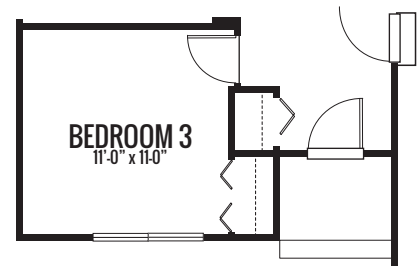

THE LAVENDER

1417 sq. ft.

FIRST FLOOR

Artist's renderings may vary in precise detail as compared to actual construction. All dimensions are approximate. Providence Real Estate Development, LLC, in an effort to improve its product, reserves the right to make changes without notice. Actual home may be built as shown or reversed as dictated by engineered site plan.

THE LAVENDER

1417 sq. ft.

KITCHEN WITH PENNINSULA

OPT MASTER BATH

OPT BEDROOM 3

Artist's renderings may vary in precise detail as compared to actual construction. All dimensions are approximate. Providence Real Estate Development, LLC, in an effort to improve its product, reserves the right to make changes without notice. Actual home may be built as shown or reversed as dictated by engineered site plan.