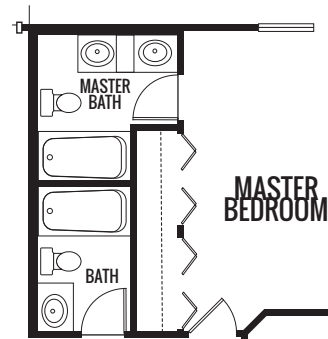

THE LAVENDER

1417 sq. ft.

FIRST FLOOR

Artist's renderings may vary in precise detail as compared to actual construction. All dimensions are approximate. Providence Real Estate Development, LLC, in an effort to improve its product, reserves the right to make changes without notice. Actual home may be built as shown or reversed as dictated by engineered site plan.

THE LAVENDER

1417 sq. ft.

KITCHEN WITH PENNINSULA

OPT MASTER BATH

OPT BEDROOM 3

Artist's renderings may vary in precise detail as compared to actual construction. All dimensions are approximate. Providence Real Estate Development, LLC, in an effort to improve its product, reserves the right to make changes without notice. Actual home may be built as shown or reversed as dictated by engineered site plan.