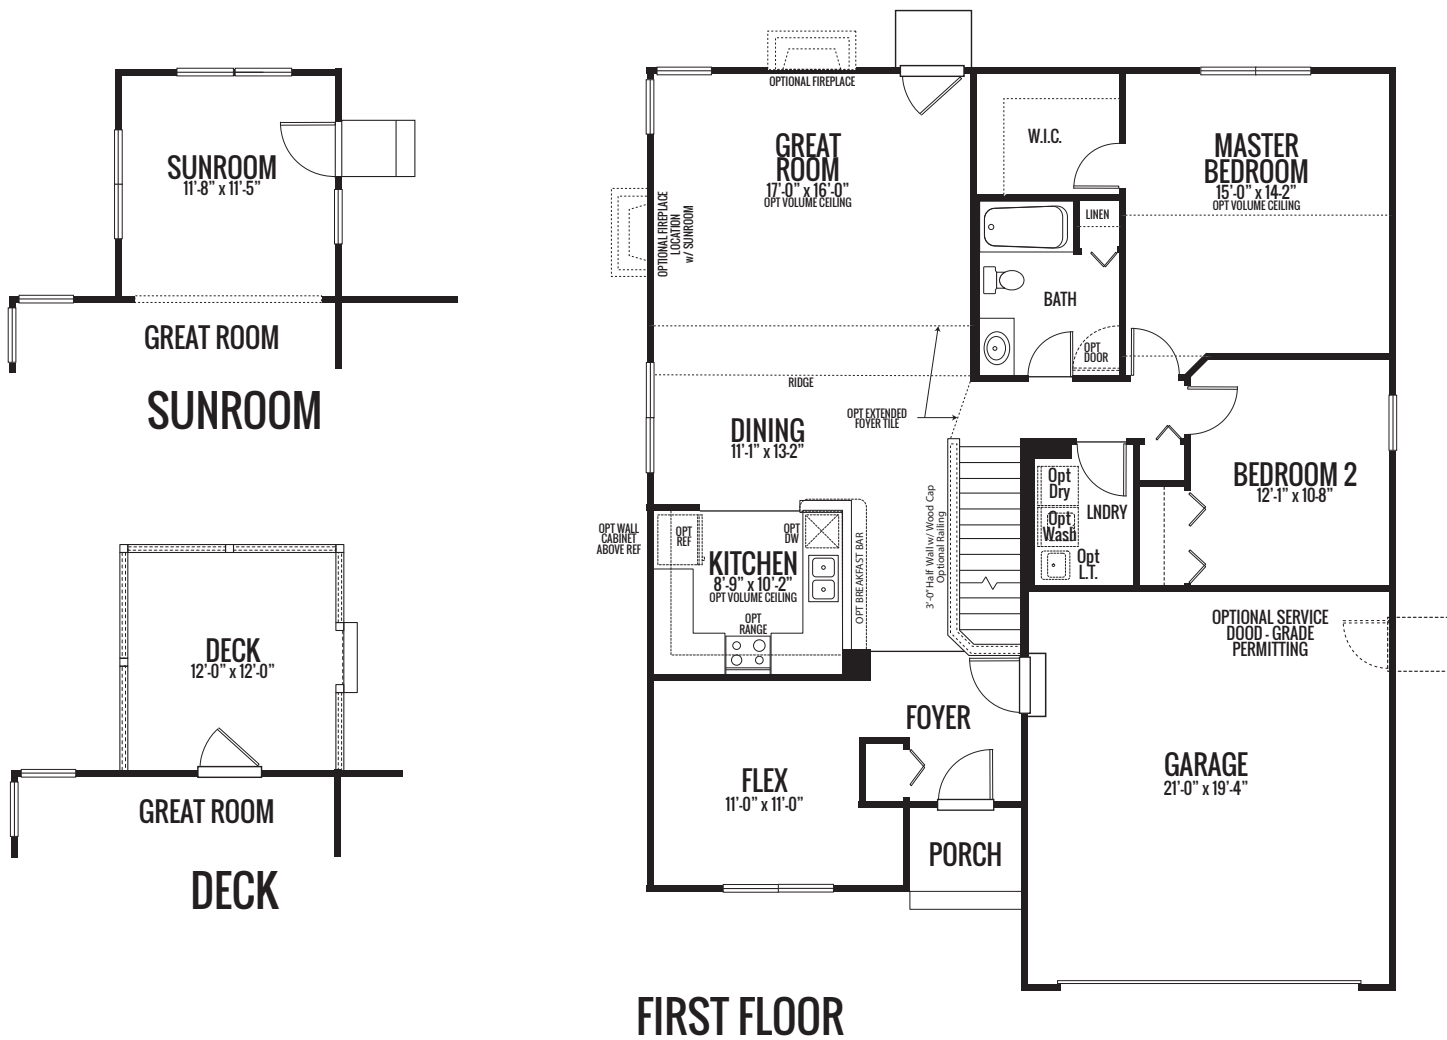

THE LAVENDER

1417 sq. ft.

FIRST FLOOR

Artist's renderings may vary in precise detail as compared to actual construction. All dimensions are approximate. Providence Real Estate Development, LLC, in an effort to improve its product, reserves the right to make changes without notice. Actual home may be built as shown or reversed as dictated by engineered site plan.

THE LAVENDER

1417 sq. ft.

KITCHEN WITH PENNINSULA

OPT MASTER BATH

OPT BEDROOM 3

Artist's renderings may vary in precise detail as compared to actual construction. All dimensions are approximate. Providence Real Estate Development, LLC, in an effort to improve its product, reserves the right to make changes without notice. Actual home may be built as shown or reversed as dictated by engineered site plan.