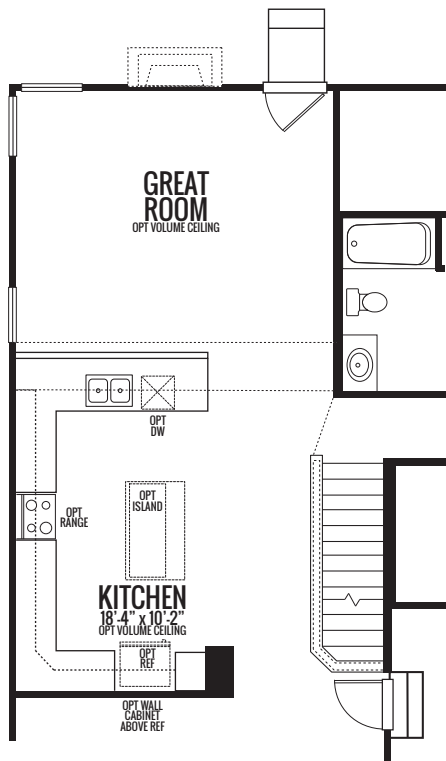

THE LAVENDER

1417 sq. ft.

FIRST FLOOR

Artist's renderings may vary in precise detail as compared to actual construction. All dimensions are approximate. Providence Real Estate Development, LLC, in an effort to improve its product, reserves the right to make changes without notice. Actual home may be built as shown or reversed as dictated by engineered site plan.

THE LAVENDER

1417 sq. ft.

KITCHEN WITH PENNINSULA

OPT MASTER BATH

OPT BEDROOM 3

Artist's renderings may vary in precise detail as compared to actual construction. All dimensions are approximate. Providence Real Estate Development, LLC, in an effort to improve its product, reserves the right to make changes without notice. Actual home may be built as shown or reversed as dictated by engineered site plan.