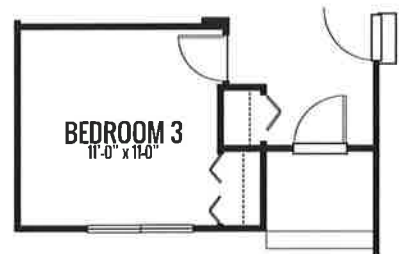

THE LAVENDER

1417 sq. ft.

Artist's renderings may vary in precise detail as compared to actual construction. All dimensions are approximate. Providence Real Estate Development, LLC, in an effort to improve its product, reserves the right to make changes without notice. Actual home may be built as shown or reversed as dictated by engineered site plan.

THE LAVENDER

1417 sq. ft.

KITCHEN WITH PENNINSULA

OPT MASTER BATH

OPT BEDROOM 3

Artist's renderings may vary in precise detail as compared to actual construction. All dimensions are approximate. Providence Real Estate Development, LLC, in an effort to improve its product, reserves the right to make changes without notice. Actual home may be built as shown or reversed as dictated by engineered site plan.