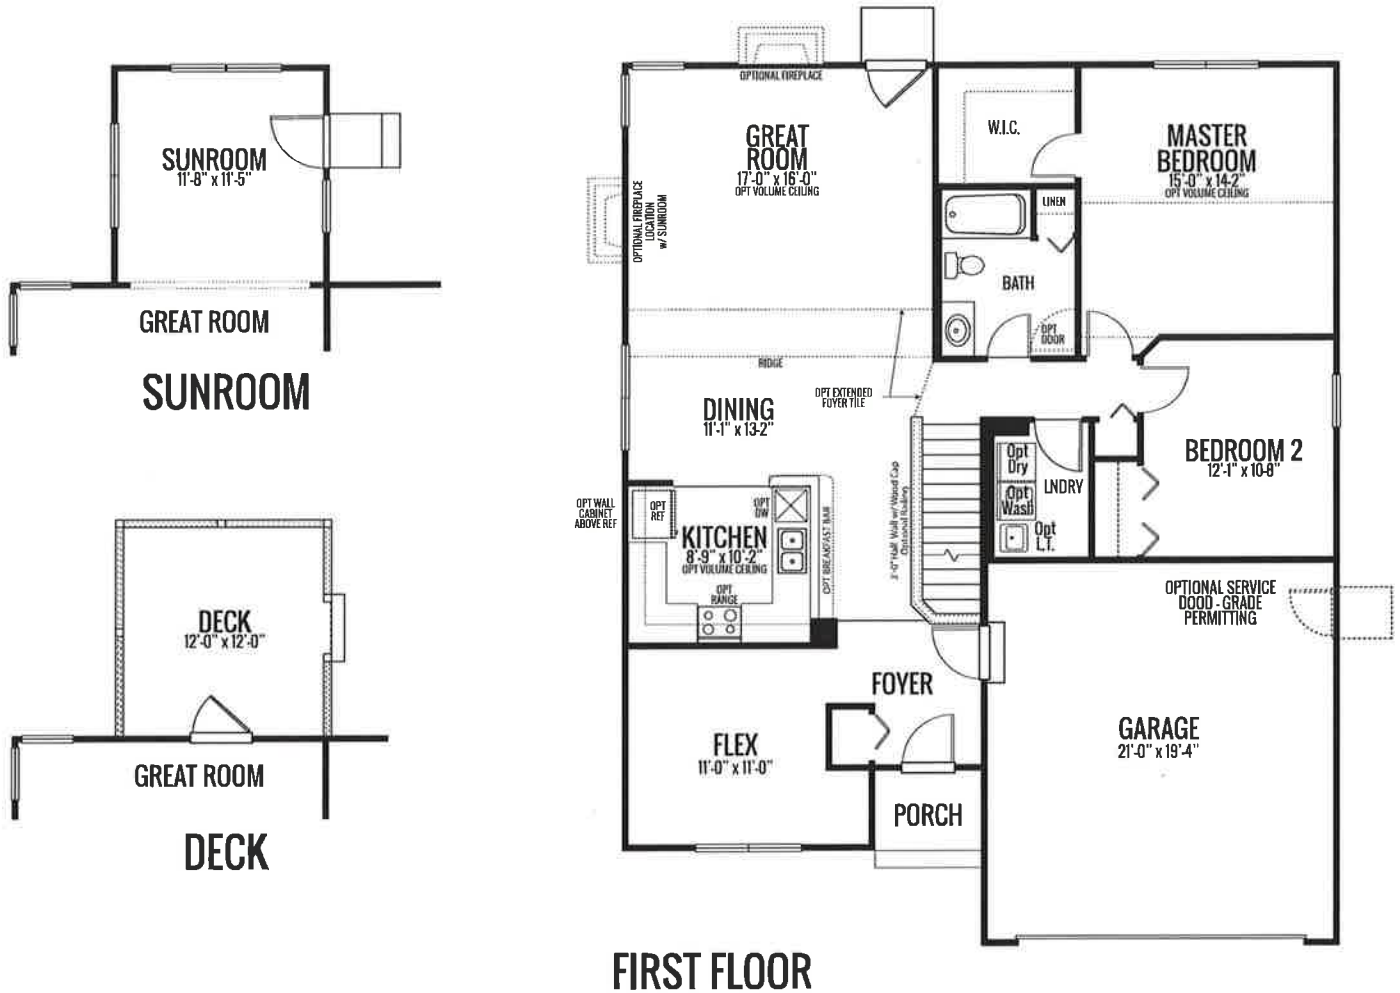

THE LAVENDER

1417 sq. ft.

Artist's renderings may vary in precise detail as compared to actual construction. All dimensions are approximate. Providence Real Estate Development, LLC, in an effort to improve its product, reserves the right to make changes without notice. Actual home may be built as shown or reversed as dictated by engineered site plan.

THE LAVENDER

1417 sq. ft.

KITCHEN WITH PENNINSULA

OPT MASTER BATH

OPT BEDROOM 3

Artist's renderings may vary in precise detail as compared to actual construction. All dimensions are approximate. Providence Real Estate Development, LLC, in an effort to improve its product, reserves the right to make changes without notice. Actual home may be built as shown or reversed as dictated by engineered site plan.