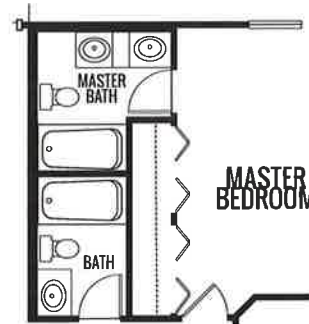

THE LAVENDER

1417 sq. ft.

Artist's renderings may vary in precise detail as compared to actual construction. All dimensions are approximate. Providence Real Estate Development, LLC, in an effort to improve its product, reserves the right to make changes without notice. Actual home may be built as shown or reversed as dictated by engineered site plan.

THE LAVENDER

1417 sq. ft.

KITCHEN WITH PENNINSULA

OPT MASTER BATH

OPT BEDROOM 3

Artist's renderings may vary in precise detail as compared to actual construction. All dimensions are approximate. Providence Real Estate Development, LLC, in an effort to improve its product, reserves the right to make changes without notice. Actual home may be built as shown or reversed as dictated by engineered site plan.