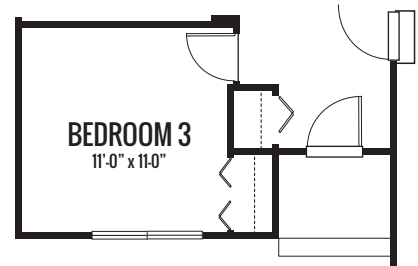

# THE LAVENDER

1525 sq. ft.

First Floor

Artist's renderings may vary in precise detail as compared to actual construction. All dimensions are approximate. Providence Real Estate Development, LLC, in an effort to improve its product, reserves the right to make changes without notice. Actual home may be built as shown or reversed as dictated by engineered site plan.

# THE LAVENDER

1525 sq. ft.

**KITCHEN WITH PENNINSULA**

**OPT MASTER BATH**

**OPT BEDROOM 3**

Artist's renderings may vary in precise detail as compared to actual construction. All dimensions are approximate. Providence Real Estate Development, LLC, in an effort to improve its product, reserves the right to make changes without notice. Actual home may be built as shown or reversed as dictated by engineered site plan.