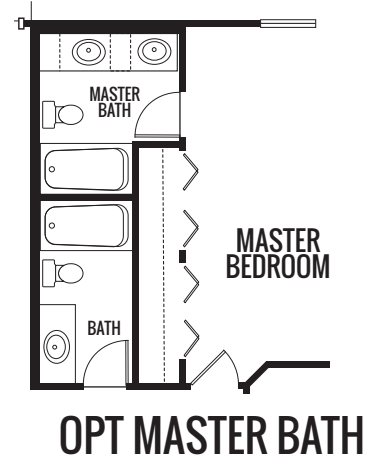

# THE LAVENDER

1525 sq. ft.

First Floor

Artist's renderings may vary in precise detail as compared to actual construction. All dimensions are approximate. Providence Real Estate Development, LLC, in an effort to improve its product, reserves the right to make changes without notice. Actual home may be built as shown or reversed as dictated by engineered site plan.

# THE LAVENDER

1525 sq. ft.

**KITCHEN WITH PENNINSULA**

**OPT MASTER BATH**

**OPT BEDROOM 3**

Artist's renderings may vary in precise detail as compared to actual construction. All dimensions are approximate. Providence Real Estate Development, LLC, in an effort to improve its product, reserves the right to make changes without notice. Actual home may be built as shown or reversed as dictated by engineered site plan.