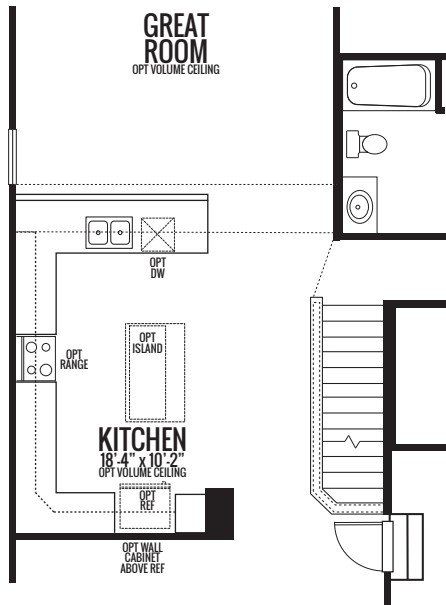

# THE LAVENDER

1525 sq. ft.

First Floor

Artist's renderings may vary in precise detail as compared to actual construction. All dimensions are approximate. Providence Real Estate Development, LLC, in an effort to improve its product, reserves the right to make changes without notice. Actual home may be built as shown or reversed as dictated by engineered site plan.

# THE LAVENDER

1525 sq. ft.

**KITCHEN WITH PENNINSULA**

**OPT MASTER BATH**

**OPT BEDROOM 3**

Artist's renderings may vary in precise detail as compared to actual construction. All dimensions are approximate. Providence Real Estate Development, LLC, in an effort to improve its product, reserves the right to make changes without notice. Actual home may be built as shown or reversed as dictated by engineered site plan.