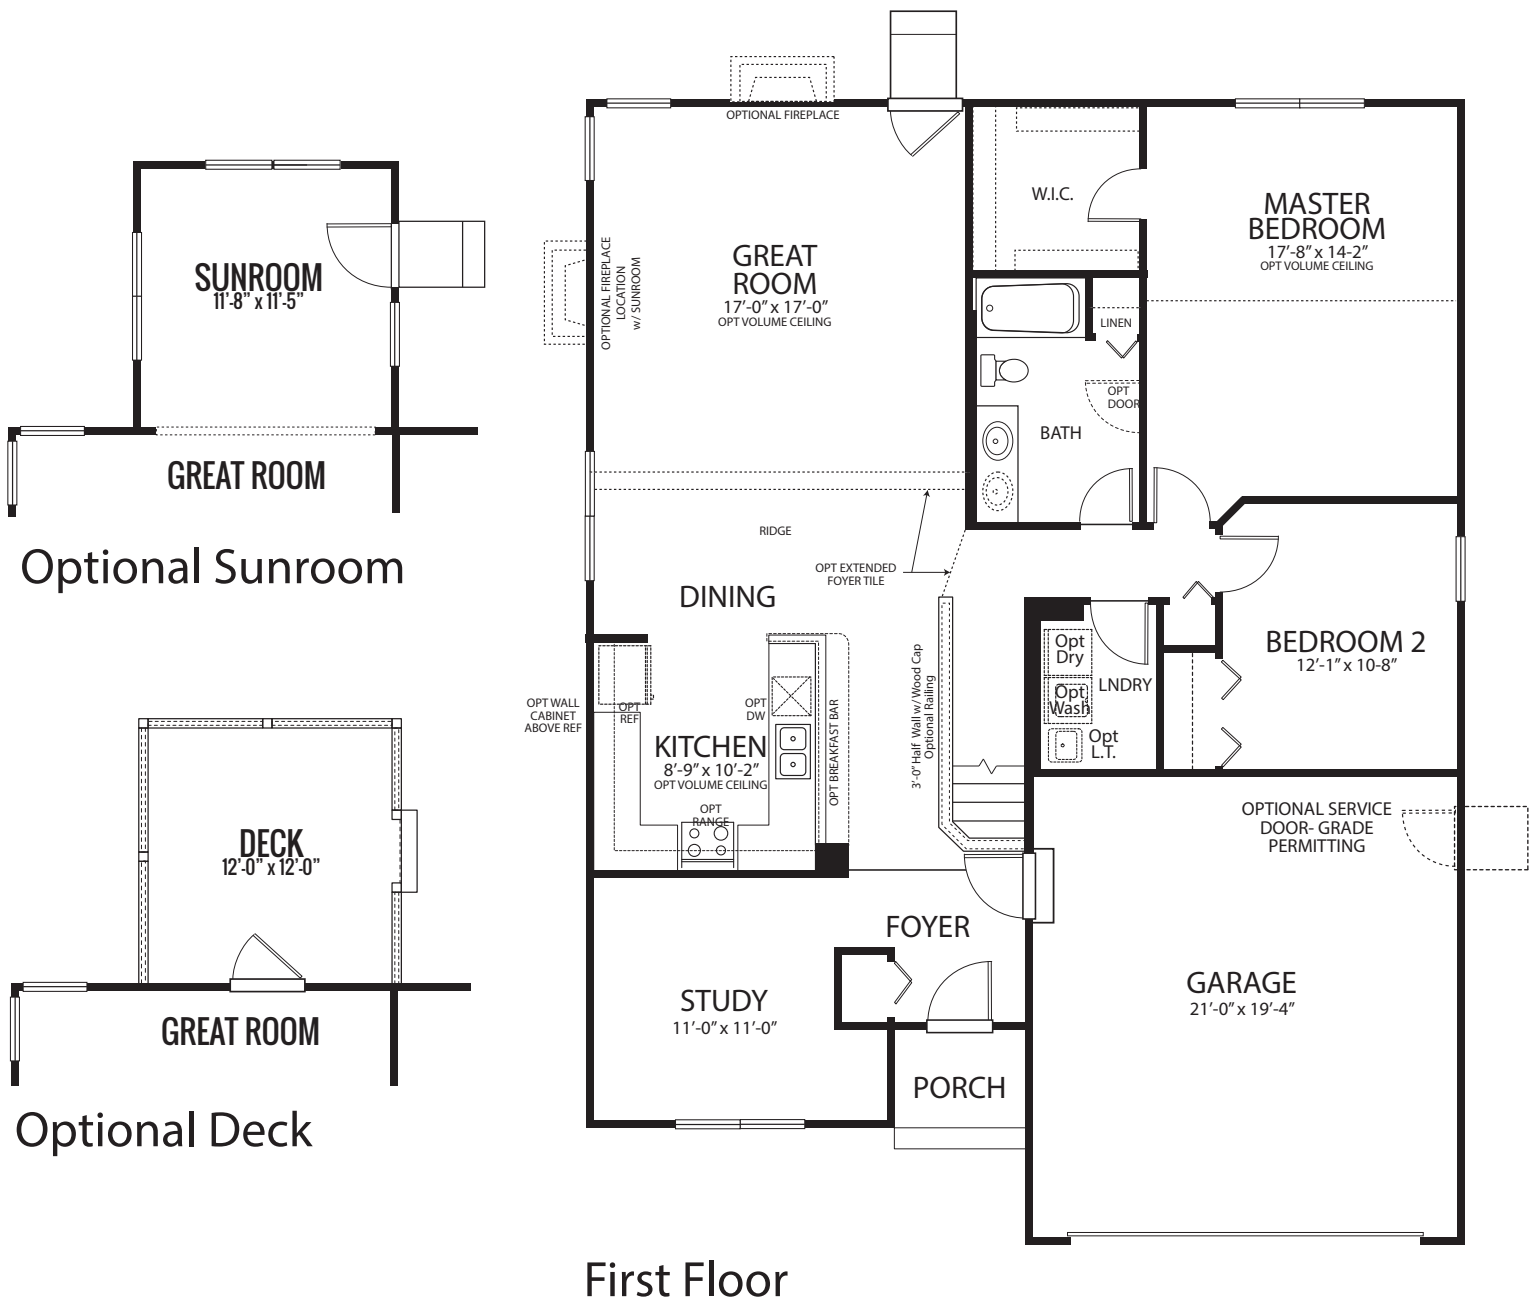

# THE LAVENDER

1525 sq. ft.

First Floor

Artist's renderings may vary in precise detail as compared to actual construction. All dimensions are approximate. Providence Real Estate Development, LLC, in an effort to improve its product, reserves the right to make changes without notice. Actual home may be built as shown or reversed as dictated by engineered site plan.

# THE LAVENDER

1525 sq. ft.

**KITCHEN WITH PENNINSULA**

**OPT MASTER BATH**

**OPT BEDROOM 3**

Artist's renderings may vary in precise detail as compared to actual construction. All dimensions are approximate. Providence Real Estate Development, LLC, in an effort to improve its product, reserves the right to make changes without notice. Actual home may be built as shown or reversed as dictated by engineered site plan.