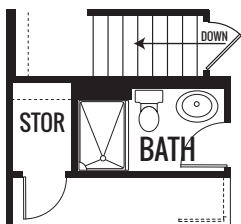

THE ONYX

2271 sq. ft.

CAFE'

SUNROOM

BREAKFAST

OPT BATH ilo POWDER

FIRST FLOOR

Artist's renderings may vary in precise detail as compared to actual construction. All dimensions are approximate. Providence Real Estate Development, LLC, in an effort to improve its product, reserves the right to make changes without notice. Actual home may be built as shown or reversed as dictated by engineered site plan.

THE ONYX

2271 sq. ft.

LUXURY MASTER BATH

BEDROOM 4

SECOND FLOOR

Artist's renderings may vary in precise detail as compared to actual construction. All dimensions are approximate. Providence Real Estate Development, LLC, in an effort to improve its product, reserves the right to make changes without notice. Actual home may be built as shown or reversed as dictated by engineered site plan.