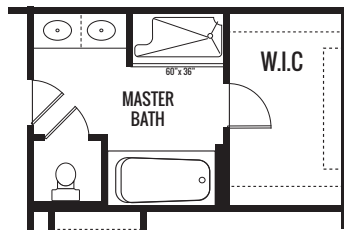

THE ONYX

2271 sq. ft.

CAFE'

SUNROOM

BREAKFAST

OPT BATH ilo POWDER

FIRST FLOOR

Artist's renderings may vary in precise detail as compared to actual construction. All dimensions are approximate. Providence Real Estate Development, LLC, in an effort to improve its product, reserves the right to make changes without notice. Actual home may be built as shown or reversed as dictated by engineered site plan.

THE ONYX

2271 sq. ft.

LUXURY MASTER BATH

BEDROOM 4

SECOND FLOOR

Artist's renderings may vary in precise detail as compared to actual construction. All dimensions are approximate. Providence Real Estate Development, LLC, in an effort to improve its product, reserves the right to make changes without notice. Actual home may be built as shown or reversed as dictated by engineered site plan.