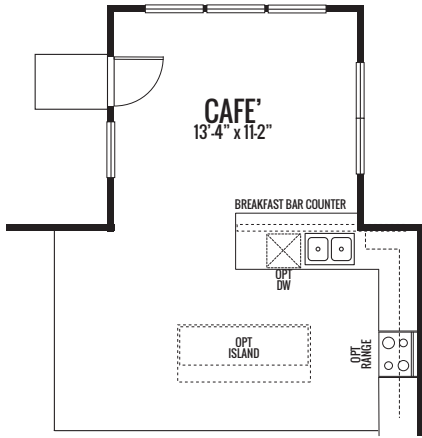

THE ONYX

2271 sq. ft.

CAFE'

SUNROOM

BREAKFAST

OPT BATH ilo POWDER

FIRST FLOOR

Artist's renderings may vary in precise detail as compared to actual construction. All dimensions are approximate. Providence Real Estate Development, LLC, in an effort to improve its product, reserves the right to make changes without notice. Actual home may be built as shown or reversed as dictated by engineered site plan.

THE ONYX

2271 sq. ft.

LUXURY MASTER BATH

BEDROOM 4

SECOND FLOOR

Artist's renderings may vary in precise detail as compared to actual construction. All dimensions are approximate. Providence Real Estate Development, LLC, in an effort to improve its product, reserves the right to make changes without notice. Actual home may be built as shown or reversed as dictated by engineered site plan.