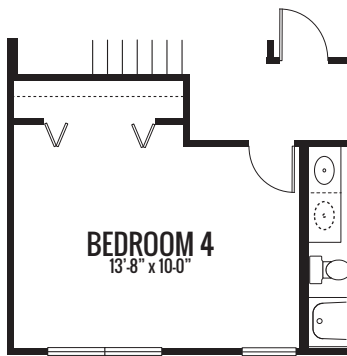

THE ONYX

2271 sq. ft.

CAFE'

SUNROOM

BREAKFAST

OPT BATH ilo POWDER

FIRST FLOOR

Artist's renderings may vary in precise detail as compared to actual construction. All dimensions are approximate. Providence Real Estate Development, LLC, in an effort to improve its product, reserves the right to make changes without notice. Actual home may be built as shown or reversed as dictated by engineered site plan.

THE ONYX

2271 sq. ft.

LUXURY MASTER BATH

BEDROOM 4

SECOND FLOOR

Artist's renderings may vary in precise detail as compared to actual construction. All dimensions are approximate. Providence Real Estate Development, LLC, in an effort to improve its product, reserves the right to make changes without notice. Actual home may be built as shown or reversed as dictated by engineered site plan.