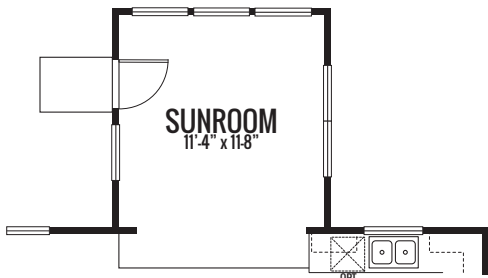

THE ONYX

2271 sq. ft.

CAFE'

SUNROOM

BREAKFAST

OPT BATH ilo POWDER

FIRST FLOOR

Artist's renderings may vary in precise detail as compared to actual construction. All dimensions are approximate. Providence Real Estate Development, LLC, in an effort to improve its product, reserves the right to make changes without notice. Actual home may be built as shown or reversed as dictated by engineered site plan.

THE ONYX

2271 sq. ft.

LUXURY MASTER BATH

BEDROOM 4

SECOND FLOOR

Artist's renderings may vary in precise detail as compared to actual construction. All dimensions are approximate. Providence Real Estate Development, LLC, in an effort to improve its product, reserves the right to make changes without notice. Actual home may be built as shown or reversed as dictated by engineered site plan.