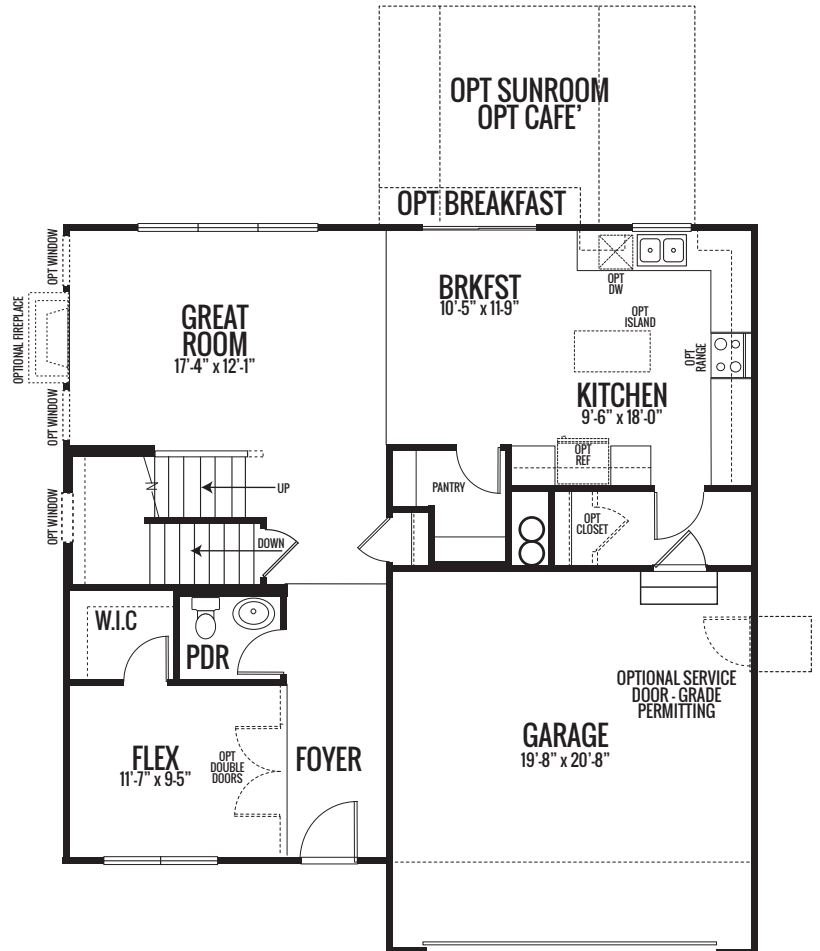

THE ONYX

2271 sq. ft.

CAFE'

SUNROOM

BREAKFAST

OPT BATH ilo POWDER

FIRST FLOOR

Artist's renderings may vary in precise detail as compared to actual construction. All dimensions are approximate. Providence Real Estate Development, LLC, in an effort to improve its product, reserves the right to make changes without notice. Actual home may be built as shown or reversed as dictated by engineered site plan.

THE ONYX

2271 sq. ft.

LUXURY MASTER BATH

BEDROOM 4

SECOND FLOOR

Artist's renderings may vary in precise detail as compared to actual construction. All dimensions are approximate. Providence Real Estate Development, LLC, in an effort to improve its product, reserves the right to make changes without notice. Actual home may be built as shown or reversed as dictated by engineered site plan.